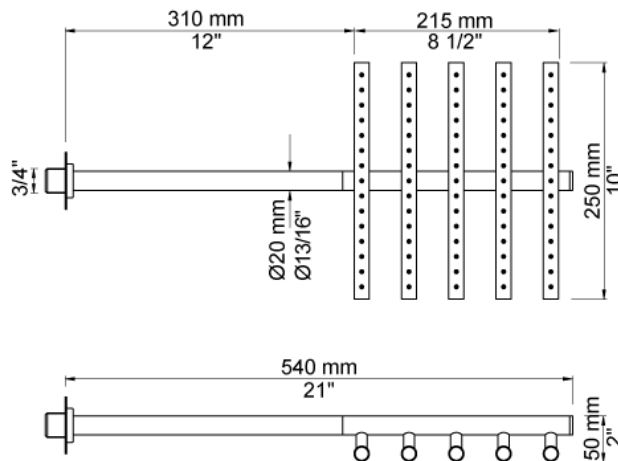

Date:

Client:

Project:

050

Head shower, wall mounted. 60 mm cover flange included. Fits 200M in an existing installation if it is from the new generation of VOLA build-in fittings after 1995.

Flow

	Bar:	1.0	2.0	3.0	4.0	5.0
050 ¹⁾	(l/min)	13.3	18.8	23.0	26.6	29.7

¹⁾ USA: Flow restricted to 1.8 gpm (7.0 l/min)

Available in colors

Color 02, Grey	Color 17, Gloss black
Color 04, Light blue	Color 18, White
Color 05, Orange	Color 19, Natural brass
Color 06, Light green	Color 20, Brushed chrome
Color 08, Yellow	Color 21, Carmine red
Color 09, Dark grey	Color 25, Pink
Color 12, Mocca	Color 27, Matt black
Color 14, Bright red	Color 28, Matt white
Color 15, Dark blue	Color 40, Brushed stainless steel
Color 16, Polished chrome	